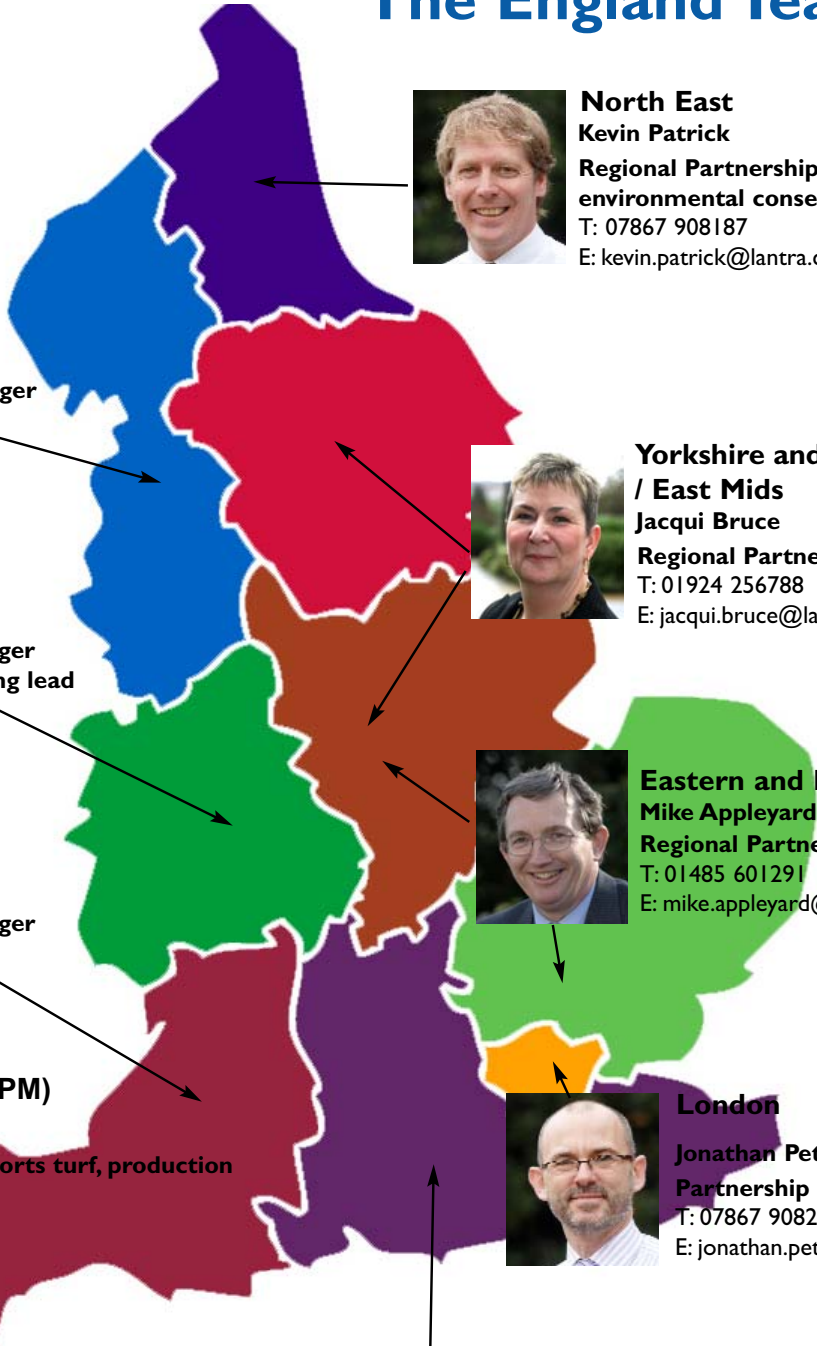

The England Team

North East
Kevin Patrick
Regional Partnership Manager
environmental conservation lead
T: 07867 908187
E: kevin.patrick@lantra.co.uk

North West
Amy Cosgrove
Regional Partnership Manager
equine lead
T: 07867 908159
E: Amy.Cosgrove@lantra.co.uk